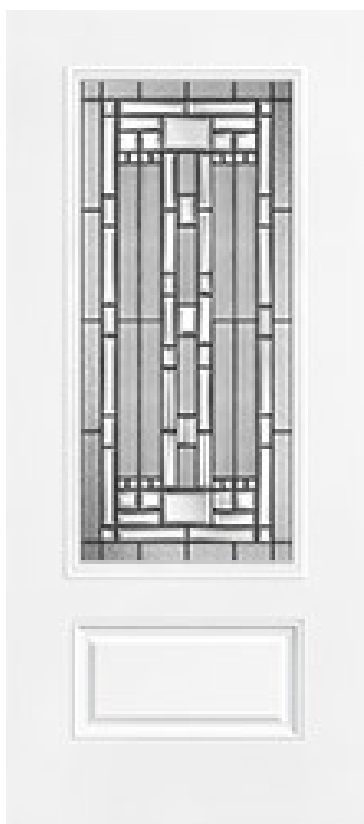

```
SELECT pb_product.id, pb_image_uploaded AS image_uploaded, pb_product_number AS product_number,
pb_product.pb_description AS description, pb_product_name AS product_name, pb_active AS active,CASE
WHEN IN_ARRAY(38559, pb_associated_to) THEN 1 WHEN IN_ARRAY(38559, pb_was_associated_from)
THEN 1 ELSE 0 END AS is_associated FROM pb.pb_product WHERE IN_ARRAY(8, pb_product_line) AND
(IN_ARRAY(38559, pb_associated_to) OR IN_ARRAY(38559, pb_was_associated_from)) ORDER BY
is_associated DESC, pb_product_number
```

Specifications

Series: Summit Series
Product Line: Exterior Door
Species: Brushed Smooth
Material: Fiberglass
Glass Family: Naples
Height: 6-8
Available Widths: 2-8, 3-0

Pre-Finish Paint Options

 White	 Arctic White	 Pure White
 Pure White	 Magnetic	 Steel
 Otter Tail	 Agate	 Cobblestone
 Canvas	 Violet Crush	 Bayer Built Black
 Evening Gray	 Thunder Cloud	 Stonehenge
 Coastal Gray	 Blackberry	 Eggplant
 Mauve Stone	 Smooth Violet	 Turbo Red
 Crimson	 Burgundy Wine	 Country Redwood
 Medium Bronze	 Terratone	 Sandtone
 Shutter Blue	 Cobalt Blue	 Phillipsburg Blue
 Slate Blue	 Quicksilver	 Evergreen
 Grove Green	 Tropical Water	 Birch Brush
 Cavern Moss	 Bahama Brown	 Bear
 Rain Barrel	 Sage Brush	 Tumbleweed
 Mystic Sand	 Almond	 Bark
 Dough	 Light Clay	 Shell
 French Cream	 Tear Drop	 Cottage White