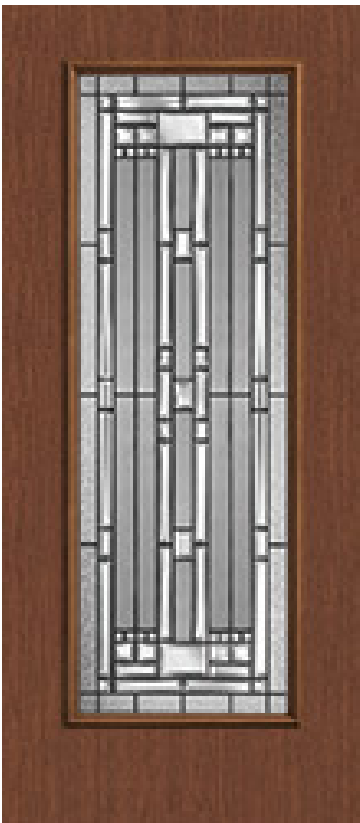

```
SELECT pb_product.id, pb_image_uploaded AS image_uploaded, pb_product_number AS product_number,
pb_product.pb_description AS description, pb_product_name AS product_name, pb_active AS active,CASE
WHEN IN_ARRAY(38480, pb_associated_to) THEN 1 WHEN IN_ARRAY(38480, pb_was_associated_from)
THEN 1 ELSE 0 END AS is_associated FROM pb.pb_product WHERE IN_ARRAY(8, pb_product_line) AND
(IN_ARRAY(38480, pb_associated_to) OR IN_ARRAY(38480, pb_was_associated_from)) ORDER BY
is_associated DESC, pb_product_number
```

Specifications

Series: Summit Series
Product Line: Exterior Door
Species: Rift Cut
Material: Fiberglass
Glass Family: Naples
Height: 6-8
Available Widths: 2-8, 3-0

Pre-Finish Stain Options

 Amaretto	 Barley	 Bourbon
 Brownstone	 Canyon	 Carbon
 Carbon	 Cardamom	 Caviar
 Chestnut	 Clear	 Clear
 Cottonwood	 Crimini	 Dark Roast
 Dawn	 Ebony	 Harvest
 Hazel	 Jute	 Kodiak
 Macadamia	 Macchiato	 Malbec
 Marmot	 Mesa Red	 Mocha
 Molasses	 Nutmeg	 Pecan
 Pinecone	 Portobello	 Provincial
 Rockwood	 Rockwood	 Rosewood
 Shiraz	 Sierra	 Sonoma
 Spiced Walnut	 Split Rock	 Sycamore
 Taconite	 Thistle	 Thistle
 Timberwood	 Truffle	 Wild Cherry
 Winter	 Zinc	