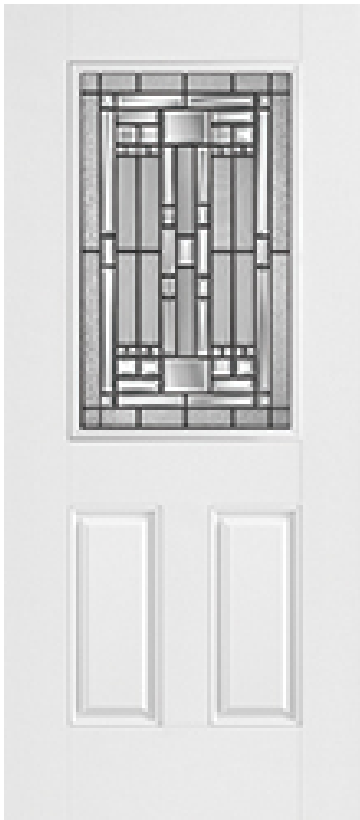

```
SELECT pb_product.id, pb_image_uploaded AS image_uploaded, pb_product_number AS product_number,
pb_product.pb_description AS description, pb_product_name AS product_name, pb_active AS active,CASE
WHEN IN_ARRAY(38376, pb_associated_to) THEN 1 WHEN IN_ARRAY(38376, pb_was_associated_from)
THEN 1 ELSE 0 END AS is_associated FROM pb.pb_product WHERE IN_ARRAY(8, pb_product_line) AND
(IN_ARRAY(38376, pb_associated_to) OR IN_ARRAY(38376, pb_was_associated_from)) ORDER BY
is_associated DESC, pb_product_number
```

Specifications

Series: Summit Series
Product Line: Exterior Door
Species: Brushed Smooth
Material: Fiberglass
Glass Family: Naples
Height: 6-8
Available Widths: 2-8, 3-0

Pre-Finish Paint Options

 White	 Arctic White	 Pure White
 Pure White	 Magnetic	 Steel
 Otter Tail	 Agate	 Cobblestone
 Canvas	 Violet Crush	 Bayer Built Black
 Evening Gray	 Thunder Cloud	 Stonehenge
 Coastal Gray	 Blackberry	 Eggplant
 Mauve Stone	 Smooth Violet	 Turbo Red
 Crimson	 Burgundy Wine	 Country Redwood
 Medium Bronze	 Terratone	 Sandtone
 Shutter Blue	 Cobalt Blue	 Phillipsburg Blue
 Slate Blue	 Quicksilver	 Evergreen
 Grove Green	 Tropical Water	 Birch Brush
 Cavern Moss	 Bahama Brown	 Bear
 Rain Barrel	 Sage Brush	 Tumbleweed
 Mystic Sand	 Almond	 Bark
 Dough	 Light Clay	 Shell
 French Cream	 Tear Drop	 Cottage White