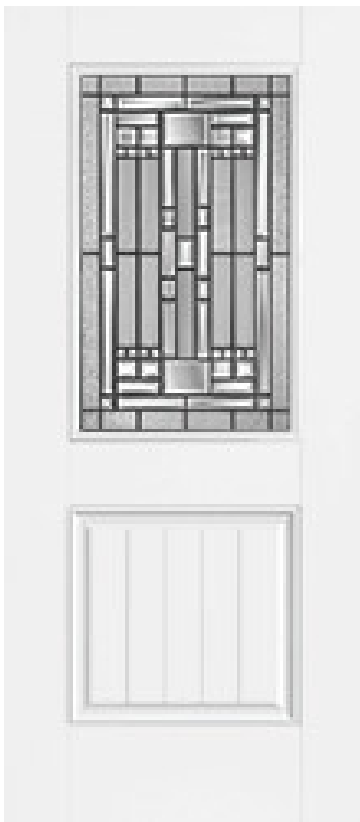

Specifications

Series: Summit Series
Product Line: Exterior Door
Species: Brushed Smooth
Material: Fiberglass
Glass Family: Naples
Height: 6-8
Available Widths: 2-8, 3-0

Pre-Finish Paint Options

White	Arctic White	Pure White
Pure White	Magnetic	Steel
Otter Tail	Agate	Cobblestone
Canvas	Violet Crush	Bayer Built Black
Evening Gray	Thunder Cloud	Stonehenge
Coastal Gray	Blackberry	Eggplant
Mauve Stone	Smooth Violet	Turbo Red
Crimson	Burgundy Wine	Country Redwood
Medium Bronze	Terratone	Sandtone
Shutter Blue	Cobalt Blue	Phillipsburg Blue
Slate Blue	Quicksilver	Evergreen
Grove Green	Tropical Water	Birch Brush
Cavern Moss	Bahama Brown	Bear
Rain Barrel	Sage Brush	Tumbleweed
Mystic Sand	Almond	Bark
Dough	Light Clay	Shell
French Cream	Tear Drop	Cottage White