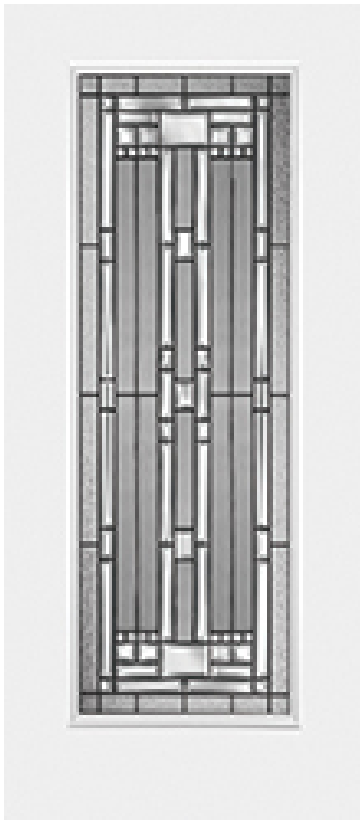

Specifications

Series: Summit Series

Product Line: Exterior Door

Species: Brushed Smooth

Material: Fiberglass

Glass Family: Naples

Height: 6-8

Available Widths: 2-8, 3-0, 3-6

Pre-Finish Paint Options

White	Arctic White	Pure White
Pure White	Magnetic	Steel
Otter Tail	Agate	Cobblestone
Canvas	Violet Crush	Bayer Built Black
Evening Gray	Thunder Cloud	Stonehenge
Coastal Gray	Blackberry	Eggplant
Mauve Stone	Smooth Violet	Turbo Red
Crimson	Burgundy Wine	Country Redwood
Medium Bronze	Terratone	Sandtone
Shutter Blue	Cobalt Blue	Phillipsburg Blue
Slate Blue	Quicksilver	Evergreen
Grove Green	Tropical Water	Birch Brush
Cavern Moss	Bahama Brown	Bear
Rain Barrel	Sage Brush	Tumbleweed
Mystic Sand	Almond	Bark
Dough	Light Clay	Shell
French Cream	Tear Drop	Cottage White