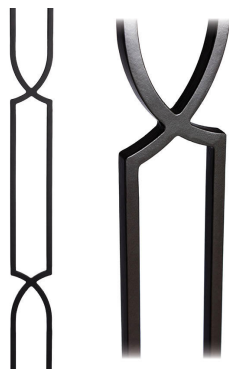

SELECT pb\_product.id, pb\_image\_uploaded AS image\_uploaded, pb\_product\_number AS product\_number, pb\_product.pb\_description AS description, pb\_product\_name AS product\_name, pb\_active AS active,CASE WHEN IN\_ARRAY(38128, pb\_associated\_to) THEN 1 WHEN IN\_ARRAY(38128, pb\_was\_associated\_from) THEN 1 ELSE 0 END AS is\_associated FROM pb.pb\_product WHERE IN\_ARRAY(8, pb\_product\_line) AND (IN\_ARRAY(38128, pb\_associated\_to) OR IN\_ARRAY(38128, pb\_was\_associated\_from)) ORDER BY is\_associated DESC, pb\_product\_number

SELECT pb\_product.id, pb\_image\_uploaded AS image\_uploaded, pb\_product\_number AS product\_number, pb\_product.pb\_description AS description, pb\_product\_name AS product\_name, pb\_active AS active,CASE WHEN IN\_ARRAY(38128, pb\_associated\_to) THEN 1 WHEN IN\_ARRAY(38128, pb\_was\_associated\_from) THEN 1 ELSE 0 END AS is\_associated FROM pb.pb\_product WHERE IN\_ARRAY(420, pb\_product\_line) AND (IN\_ARRAY(38128, pb\_associated\_to) OR IN\_ARRAY(38128, pb\_was\_associated\_from)) ORDER BY is\_associated DESC, pb\_product\_number

### Specifications

**Series:** Baluster

**Product Line:** Stair Part

**Iron Finish:** HOF - Black Satin

**Material:** Forged Iron

**Dimensions:** 1/2" x 46"

### Accessories

 Collar

 Shoe

 Shoe

 Collar