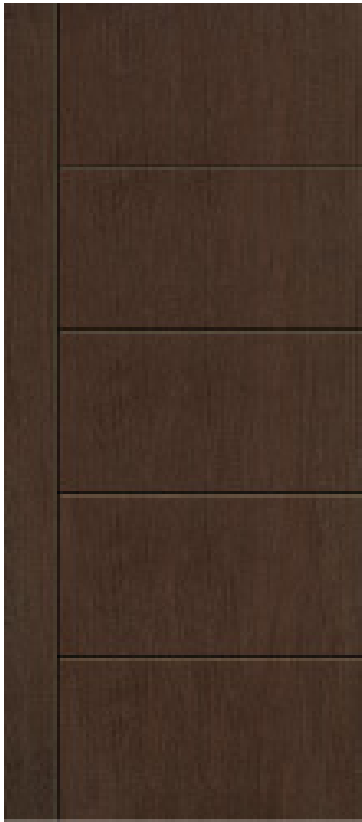

```
SELECT pb_product.id, pb_image_uploaded AS image_uploaded, pb_product_number AS product_number,
pb_product.pb_description AS description, pb_product_name AS product_name, pb_active AS active,CASE
WHEN IN_ARRAY(37505, pb_associated_to) THEN 1 WHEN IN_ARRAY(37505, pb_was_associated_from)
THEN 1 ELSE 0 END AS is_associated FROM pb.pb_product WHERE IN_ARRAY(8, pb_product_line) AND
(IN_ARRAY(37505, pb_associated_to) OR IN_ARRAY(37505, pb_was_associated_from)) ORDER BY
is_associated DESC, pb_product_number
```

Specifications

Series: Perspective Series
Product Line: Exterior Door
Species: Mahogany Fiberglass
Material: Fiberglass
Surface: Textured
Height: 6-8
Available Widths: 3-0

Pre-Finish Stain Options

 All	 Amaretto	 Barley
 Bourbon	 Brownstone	 Canyon
 Carbon	 Carbon	 Cardamom
 Caviar	 Chestnut	 Clear
 Clear	 Cottonwood	 Crimini
 Dark Roast	 Dawn	 Ebony
 Harvest	 Hazel	 Jute
 Kodiak	 Macadamia	 Macchiato
 Malbec	 Marmot	 Mesa Red
 Mocha	 Molasses	 Nutmeg
 Pecan	 Pinecone	 Portobello
 Provincial	 Rockwood	 Rockwood
 Rosewood	 Shiraz	 Sierra
 Sonoma	 Spiced Walnut	 Split Rock
 Sycamore	 Taconite	 Thistle
 Thistle	 Timberwood	 Truffle
 Wild Cherry	 Winter	 Zinc