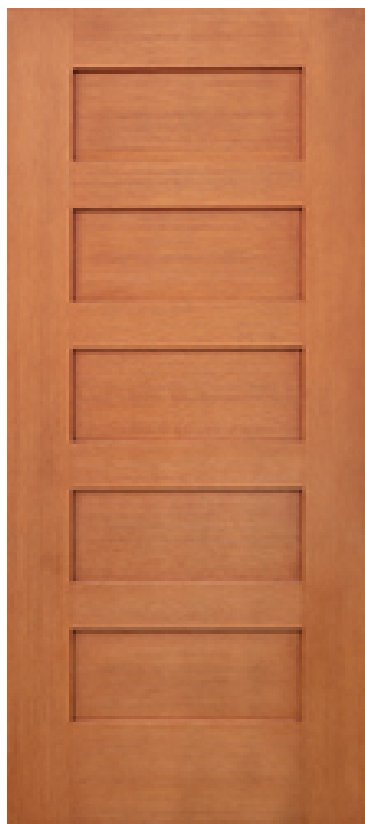

```
SELECT pb_product.id, pb_image_uploaded AS image_uploaded, pb_product_number AS product_number,
pb_product.pb_description AS description, pb_product_name AS product_name, pb_active AS active,CASE
WHEN IN_ARRAY(37171, pb_associated_to) THEN 1 WHEN IN_ARRAY(37171, pb_was_associated_from)
THEN 1 ELSE 0 END AS is_associated FROM pb.pb_product WHERE IN_ARRAY(8, pb_product_line) AND
(IN_ARRAY(37171, pb_associated_to) OR IN_ARRAY(37171, pb_was_associated_from)) ORDER BY
is_associated DESC, pb_product_number
```

Specifications

Series: Perspective Series
Product Line: Exterior Door
Species: Fir Fiberglass
Material: Fiberglass
Surface: Textured
Height: 6-8
Available Widths: 2-8, 3-0

Pre-Finish Stain Options

 Amaretto	 Barley	 Bourbon
 Brownstone	 Canyon	 Carbon
 Cardamom	 Caviar	 Chestnut
 Cottonwood	 Crimini	 Dark Roast
 Dawn	 Ebony	 Harvest
 Hazel	 Jute	 Kodiak
 Macadamia	 Macchiato	 Malbec
 Marmot	 Mesa Red	 Mocha
 Molasses	 Nutmeg	 Pecan
 Pinecone	 Portobello	 Provincial
 Rockwood	 Rosewood	 Shiraz
 Sierra	 Sonoma	 Spiced Walnut
 Split Rock	 Sycamore	 Taconite
 Thistle	 Timberwood	 Truffle
 Wild Cherry	 Winter	 Zinc