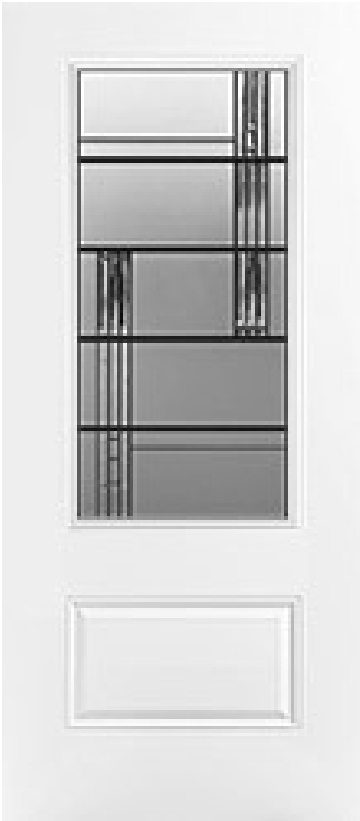

```
SELECT pb_product.id, pb_image_uploaded AS image_uploaded, pb_product_number AS product_number,
pb_product.pb_description AS description, pb_product_name AS product_name, pb_active AS active,CASE
WHEN IN_ARRAY(37089, pb_associated_to) THEN 1 WHEN IN_ARRAY(37089, pb_was_associated_from)
THEN 1 ELSE 0 END AS is_associated FROM pb.pb_product WHERE IN_ARRAY(8, pb_product_line) AND
(IN_ARRAY(37089, pb_associated_to) OR IN_ARRAY(37089, pb_was_associated_from)) ORDER BY
is_associated DESC, pb_product_number
```

```
SELECT pb_product.id, pb_image_uploaded AS image_uploaded, pb_product_number AS product_number,
pb_product.pb_description AS description, pb_product_name AS product_name, pb_active AS active,CASE
WHEN IN_ARRAY(37089, pb_associated_to) THEN 1 WHEN IN_ARRAY(37089, pb_was_associated_from)
THEN 1 ELSE 0 END AS is_associated FROM pb.pb_product WHERE IN_ARRAY(420, pb_product_line)
AND (IN_ARRAY(37089, pb_associated_to) OR IN_ARRAY(37089, pb_was_associated_from)) ORDER BY
is_associated DESC, pb_product_number
```

Specifications

Series: Select Steel Series

Product Line: Exterior Door

Species: Smooth Steel

Material: Steel

Glass Family: Calandra

Height: 6-8

Available Widths: 2-8, 3-0