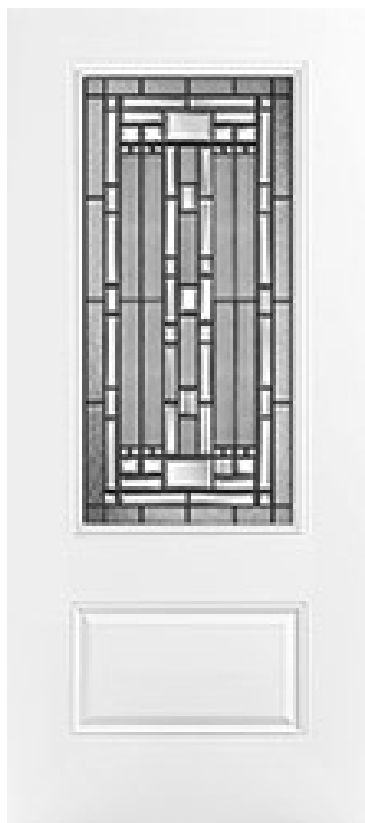

```
SELECT pb_product.id, pb_image_uploaded AS image_uploaded, pb_product_number AS product_number,
pb_product.pb_description AS description, pb_product_name AS product_name, pb_active AS active,CASE
WHEN IN_ARRAY(37002, pb_associated_to) THEN 1 WHEN IN_ARRAY(37002, pb_was_associated_from)
THEN 1 ELSE 0 END AS is_associated FROM pb.pb_product WHERE IN_ARRAY(8, pb_product_line) AND
(IN_ARRAY(37002, pb_associated_to) OR IN_ARRAY(37002, pb_was_associated_from)) ORDER BY
is_associated DESC, pb_product_number
```

Specifications

Series: Select Steel Series

Product Line: Exterior Door

Species: Smooth Steel

Material: Steel

Height: 6-8

Available Widths: 2-8, 3-0

Transom Options