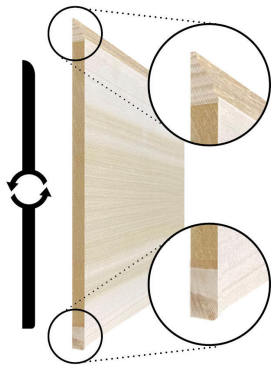

Skirtboard

Specifications

Series: Skirtboard

Product Line: Stair Part

Species: Primed Wood, Poplar, Maple, Oak

Dimensions: 7/16" x 9-1/4"

Pre-Finish Stain Options

 Amaretto	 Barley	 Bourbon
 Brownstone	 Carbon	 Cardamom
 Caviar	 Chestnut	 Clear
 Cottonwood	 Crimini	 Dark Roast
 Dawn	 Ebony	 Harvest
 Hazel	 Jute	 Kodiak
 Macadamia	 Macchiato	 Malbec
 Marmot	 Mesa Red	 Mocha
 Molasses	 Pecan	 Pinecone
 Portobello	 Provincial	 Rockwood
 Shiraz	 Sonoma	 Spiced Walnut
 Split Rock	 Sycamore	 Taconite
 Thistle	 Timberwood	 Truffle
 Wild Cherry	 Zinc	