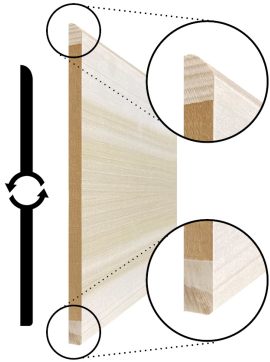

Skirtboard

Specifications

Series: Skirtboard

Product Line: Stair Part

Species: Alder, Primed Wood, Poplar, Maple, Knotty Pine, Oak

Dimensions: 7/16" x 9-1/4"

Pre-Finish Stain Options

 Amaretto	 Barley	 Bourbon
 Brownstone	 Canyon	 Carbon
 Cardamom	 Caviar	 Chestnut
 Clear	 Cottonwood	 Crimini
 Dark Roast	 Dawn	 Ebony
 Harvest	 Hazel	 Jute
 Kodiak	 Macadamia	 Macchiato
 Malbec	 Marmot	 Mesa Red
 Mocha	 Molasses	 Nutmeg
 Pecan	 Pinecone	 Portobello
 Provincial	 Rockwood	 Rosewood
 Shiraz	 Sierra	 Sonoma
 Spiced Walnut	 Split Rock	 Sycamore
 Taconite	 Thistle	 Timberwood
 Truffle	 Wild Cherry	 Winter
 Zinc		