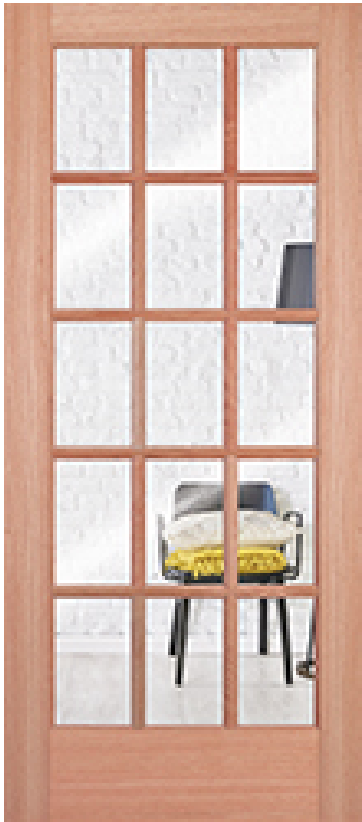

```
SELECT pb_product.id, pb_image_uploaded AS image_uploaded, pb_product_number AS product_number,
pb_product.pb_description AS description, pb_product_name AS product_name, pb_active AS active,CASE
WHEN IN_ARRAY(33049, pb_associated_to) THEN 1 WHEN IN_ARRAY(33049, pb_was_associated_from)
THEN 1 ELSE 0 END AS is_associated FROM pb.pb_product WHERE IN_ARRAY(8, pb_product_line) AND
(IN_ARRAY(33049, pb_associated_to) OR IN_ARRAY(33049, pb_was_associated_from)) ORDER BY
is_associated DESC, pb_product_number
```

Oak 1515 Clear

Specifications

Series: French

Product Line: Interior Door

Species: Oak

Material: Wood

Glass Family: Clear

Height: 6-8