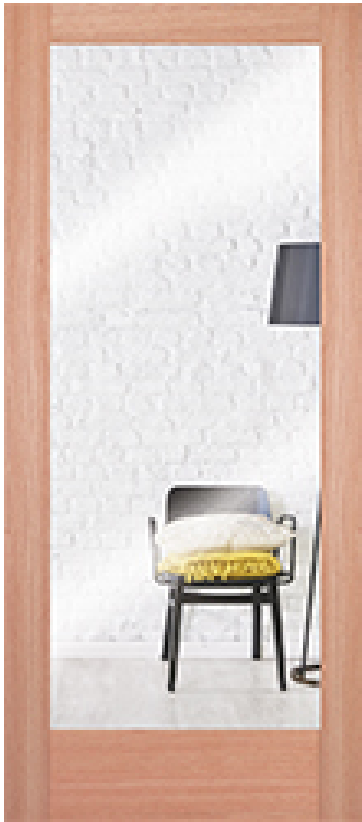

## Specifications

**Series:** French

**Product Line:** Interior Door

**Species:** Oak

**Material:** Wood

**Glass Family:** Clear

**Height:** 6-8

**Available Widths:** 2-0, 2-6, 2-8, 3-0