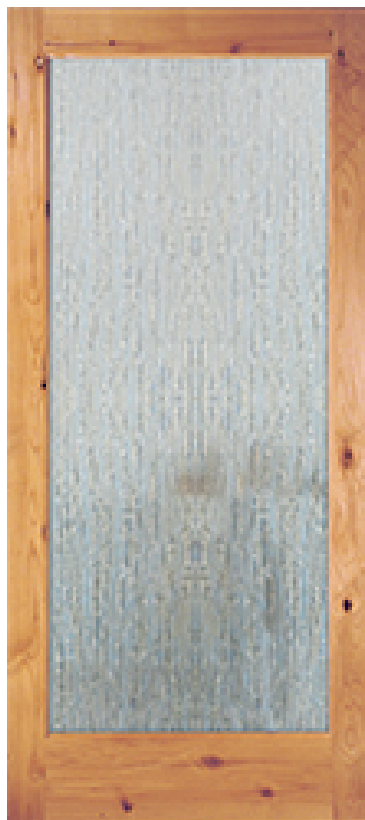

Knotty Alder 1501 Rain

Specifications

Series: French

Product Line: Interior Door

Species: Knotty Alder

Material: Wood

Glass Family: Rain

Height: 6-8

Available Widths: 2-0, 2-4, 2-6, 2-8, 3-0

Thickness: 1-3/8"

Pre-Finish Stain Options

 Bourbon	 Brownstone	 Canyon
 Carbon	 Caviar	 Clear
 Crimini	 Dark Roast	 Dawn
 Ebony	 Hazel	 Jute
 Macadamia	 Macchiato	 Malbec
 Marmot	 Mesa Red	 Nutmeg
 Pecan	 Pinecone	 Portobello
 Rockwood	 Rosewood	 Sierra
 Sonoma	 Sycamore	 Thistle
 Truffle	 Winter	 Zinc