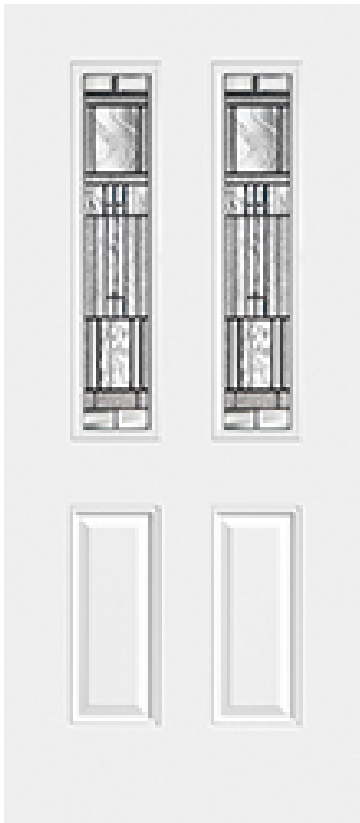

Specifications

Series: Select Steel Series

Product Line: Exterior Door

Species: Smooth Steel

Material: Steel

Glass Family: Imperial

Coming Color: Black Chrome

Height: 6-8

Available Widths: 2-8, 3-0

Pre-Finish Paint Options

 Magnetic	 Steel	 Otter Tail
 Agate	 Cobblestone	 Canvas
 Evening Gray	 Thunder Cloud	 Stonehenge
 Coastal Gray	 Blackberry	 Eggplant
 Mauve Stone	 Smooth Violet	 Turbo Red
 Crimson	 Burgundy Wine	 Country Redwood
 Medium Bronze	 Terratone	 Sandtone
 Shutter Blue	 Cobalt Blue	 Phillipsburg Blue
 Slate Blue	 Quicksilver	 Evergreen
 Grove Green	 Tropical Water	 Birch Brush
 Cavern Moss	 Bahama Brown	 Bear
 Rain Barrel	 Sage Brush	 Tumbleweed
 Mystic Sand	 Almond	 Bark
 Dough	 Light Clay	 Shell
 French Cream	 Tear Drop	 Cottage White
 White	 Arctic White	