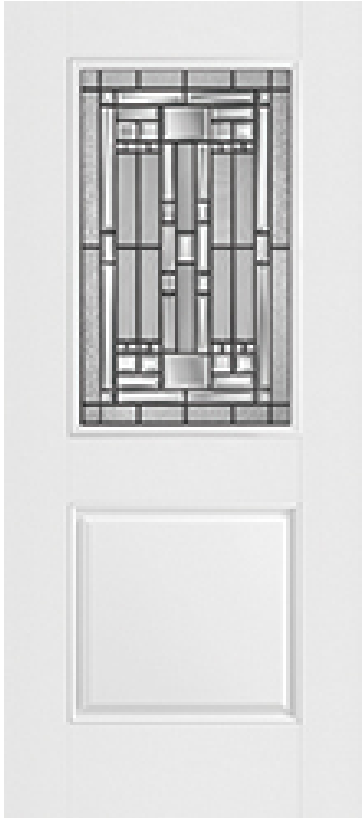

```
SELECT pb_product.id, pb_image_uploaded AS image_uploaded, pb_product_number AS product_number,
pb_product.pb_description AS description, pb_product_name AS product_name, pb_active AS active,CASE
WHEN IN_ARRAY(29443, pb_associated_to) THEN 1 WHEN IN_ARRAY(29443, pb_was_associated_from)
THEN 1 ELSE 0 END AS is_associated FROM pb.pb_product WHERE IN_ARRAY(8, pb_product_line) AND
(IN_ARRAY(29443, pb_associated_to) OR IN_ARRAY(29443, pb_was_associated_from)) ORDER BY
is_associated DESC, pb_product_number
```

Specifications

Series: Select Steel Series
Product Line: Exterior Door
Species: Smooth Steel
Material: Steel
Glass Family: Naples
Coming Color: Antique Black
Height: 6-8
Available Widths: 2-8, 3-0

Pre-Finish Paint Options