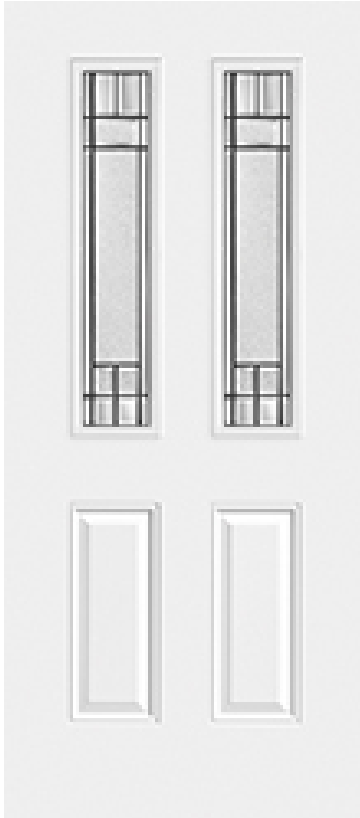

```
SELECT pb_product.id, pb_image_uploaded AS image_uploaded, pb_product_number AS product_number,
pb_product.pb_description AS description, pb_product_name AS product_name, pb_active AS active,CASE
WHEN IN_ARRAY(29441, pb_associated_to) THEN 1 WHEN IN_ARRAY(29441, pb_was_associated_from)
THEN 1 ELSE 0 END AS is_associated FROM pb.pb_product WHERE IN_ARRAY(8, pb_product_line) AND
(IN_ARRAY(29441, pb_associated_to) OR IN_ARRAY(29441, pb_was_associated_from)) ORDER BY
is_associated DESC, pb_product_number
```

Specifications

Series: Select Steel Series
Product Line: Exterior Door
Species: Smooth Steel
Material: Steel
Glass Family: Element
Caming Color: Antique Black
Height: 6-8
Available Widths: 2-8, 3-0

Pre-Finish Paint Options