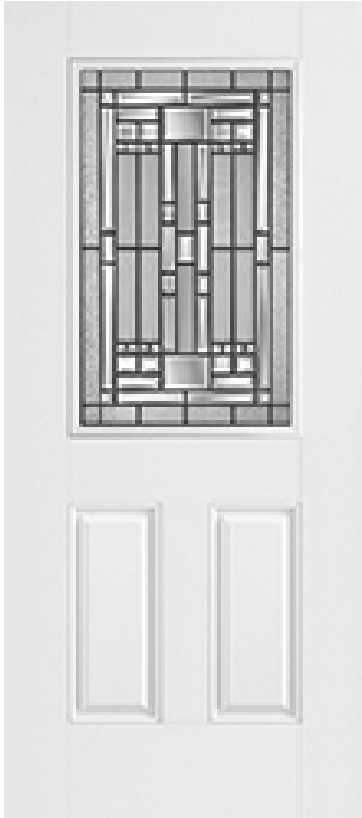

```
SELECT pb_product.id, pb_image_uploaded AS image_uploaded, pb_product_number AS product_number,
pb_product.pb_description AS description, pb_product_name AS product_name, pb_active AS active,CASE
WHEN IN_ARRAY(28902, pb_associated_to) THEN 1 WHEN IN_ARRAY(28902, pb_was_associated_from)
THEN 1 ELSE 0 END AS is_associated FROM pb.pb_product WHERE IN_ARRAY(8, pb_product_line) AND
(IN_ARRAY(28902, pb_associated_to) OR IN_ARRAY(28902, pb_was_associated_from)) ORDER BY
is_associated DESC, pb_product_number
```

Specifications

Series: Select Steel Series
Product Line: Exterior Door
Species: Smooth Steel
Material: Steel
Glass Family: Naples
Caming Color: Antique Black
Height: 6-8
Available Widths: 2-8, 3-0

Pre-Finish Paint Options