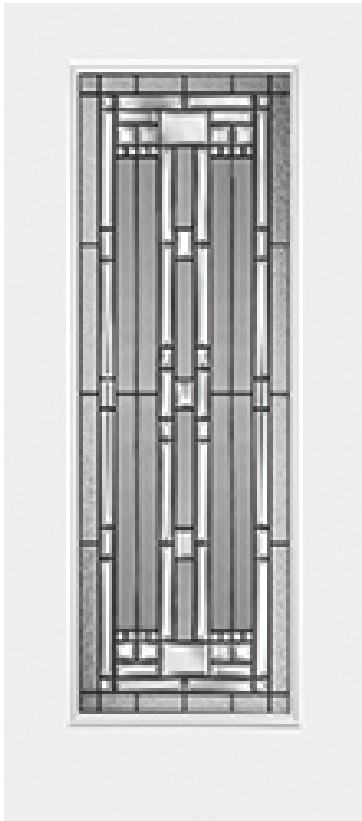

```
SELECT pb_product.id, pb_image_uploaded AS image_uploaded, pb_product_number AS product_number,
pb_product.pb_description AS description, pb_product_name AS product_name, pb_active AS active,CASE
WHEN IN_ARRAY(28839, pb_associated_to) THEN 1 WHEN IN_ARRAY(28839, pb_was_associated_from)
THEN 1 ELSE 0 END AS is_associated FROM pb.pb_product WHERE IN_ARRAY(8, pb_product_line) AND
(IN_ARRAY(28839, pb_associated_to) OR IN_ARRAY(28839, pb_was_associated_from)) ORDER BY
is_associated DESC, pb_product_number
```

## Specifications

**Series:** Select Steel Series  
**Product Line:** Exterior Door  
**Species:** Smooth Steel  
**Material:** Steel  
**Glass Family:** Naples  
**Coming Color:** Antique Black  
**Height:** 6-8  
**Available Widths:** 2-8, 3-0